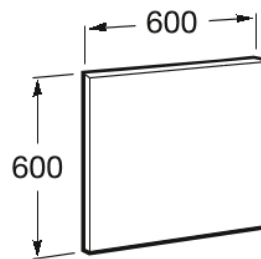

NEW VICTORIA

Mirror

PRICE (VAT INCLUDED)

£95.52

TECHNICAL DRAWINGS

FEATURES

Frame material: Chipboard

Installation type: Wall-hung

Mirror orientation: Horizontal

Shape: Square

New Victoria

Functional design and simplicity are common features to every piece of this collection, which is quickly and easily adapted to the bathroom space, providing a pure and neutral design to the bathroom.